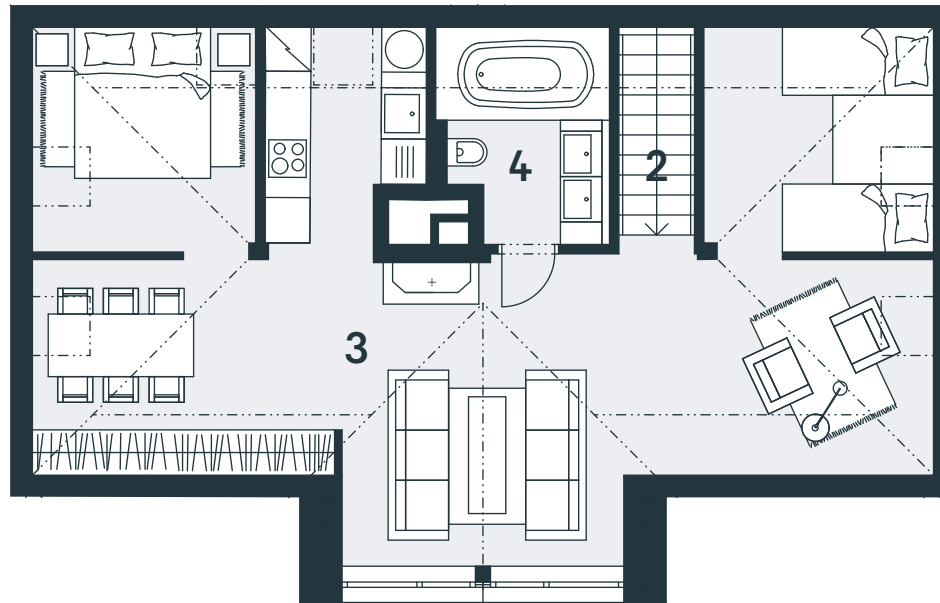

entrance level

attic apartment

No.	Room	sq.m.
1	entrance hall	5,91
2	stairway	4,24
3	living room + kitchen	63,18
4	bathroom	5,92
Total apartment area		79,25
Total apartment area acc. to Civic Code		80,18