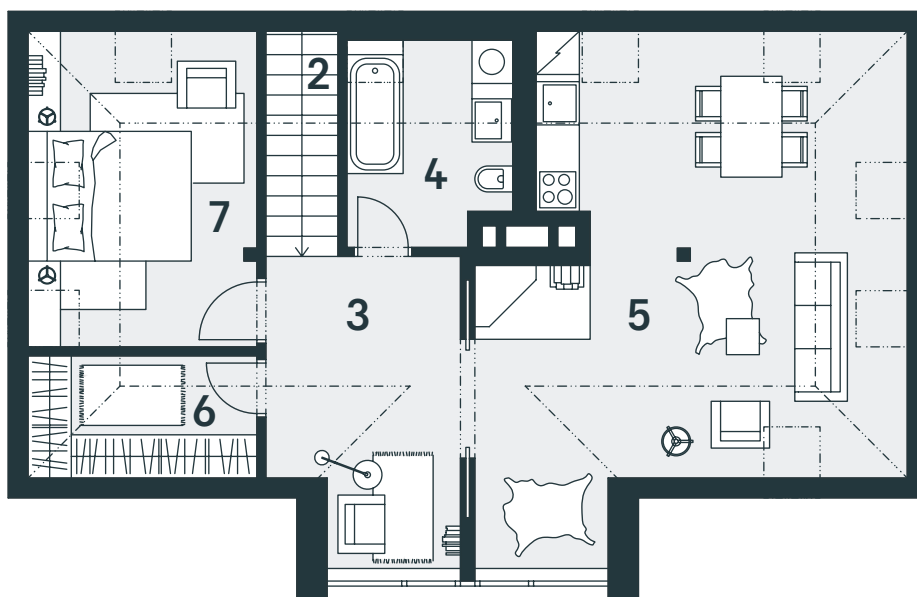

entrance level

attic apartment

No.	Room	sq.m.
1	entrance hall	5,78
2	stairway	4,48
3	hall	11,36
4	bathroom	6,38
5	living room + kitchen	36,75
6	utility room	5,40
7	room	13,89
Total apartment area		84,04
Total apartment area acc. to Civic Code		88,20